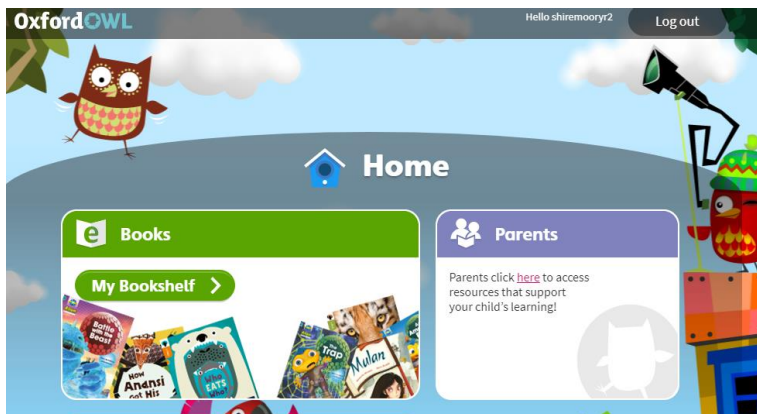

Oxford Owl

You can access eBooks which are suitable for your child's level on the Oxford Owl Website.

www.oxfordowl.co.uk

Click on my class login at the top of the page

A login form with the following fields and text:

Enter the login details given to you by your teacher.

[Problems logging in?](#)

Teachers - this is the class login box.
To log in with your own details please log in here.

Add your login details and password to sign in.

Username: ShiremoorYr2

Password: shiremoor

Click on My Bookshelf this will give you access to a whole range of books including RWI books which we are reading in school as well as books which can be read for pleasure.