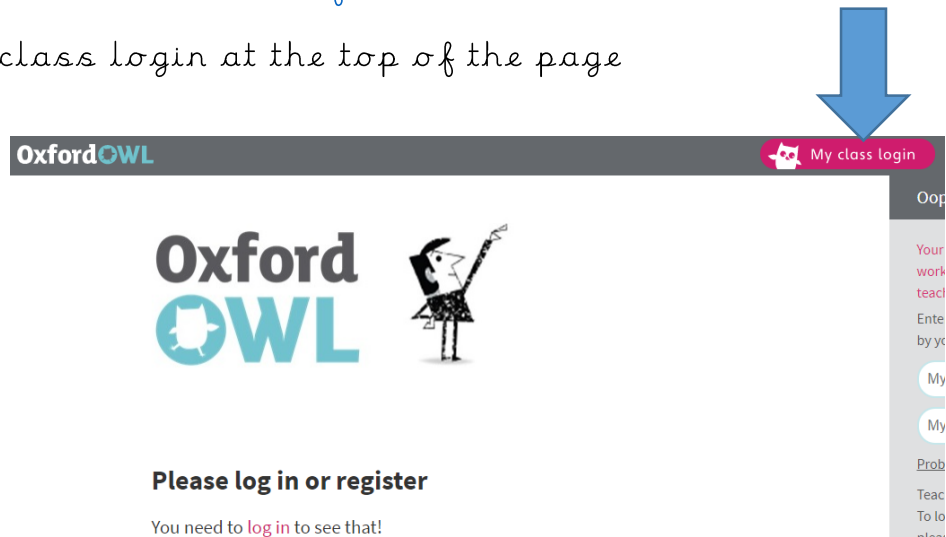

Oxford Owl

You can access eBooks which are suitable for your child's level on the Oxford Owl Website.

www.oxfordowl.co.uk

Click on my class login at the top of the page

A login form with the following fields and text:

Enter the login details given to you by your teacher.

[Problems logging in?](#)

Teachers - this is the class login box.
To log in with your own details please log in here.

Add your login details and password to sign in.